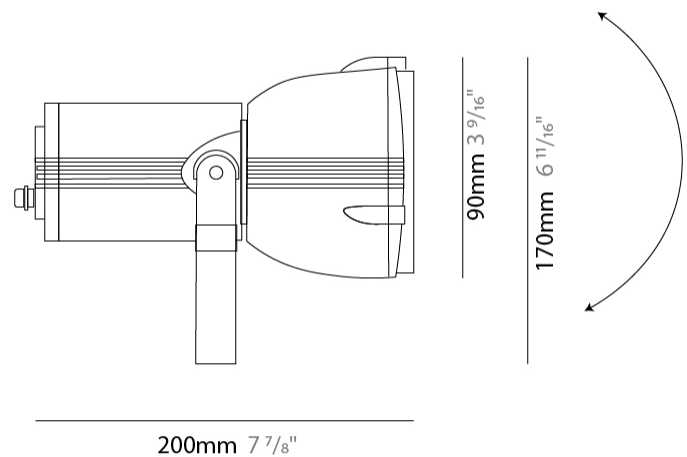

GENERAL

Series: Reef
Subseries: Micro Reef
Brand: Side
Division: Exterior
Mounting Type: Surface
Mounting Location: Above Ground
Subcategory: Flood

PHYSICAL

Shape: Dome
Diameter (mm): 90
Diameter (in): 3 9/16
Length (mm): 200
Length (in): 7 7/8
Height (mm): 170
Height (in): 6 11/16
Light Distribution: Adjustable / Direct
Weight (kg): 0.9
Weight (lbs): 1.98
Diffuser: Clear tempered glass
Fixture Finish: WHI / BLK / GRY
Fixture Material: Aluminum Die Cast

ELECTRICAL

Lamp Type: LED (Zhaga Standard)
Input Wattage (W): 10
Total Output Wattage (W): 9
Dimming: Tri-Mode (Non-Dimming and Phase Dimming (120Vac only) and 0-10V Dimming)
Driver Included: No
Driver Location: Remote
Driver Type: Constant Current - Universal
Driver Class: Class 2
Input Voltage (V): 120 - 277
Constant Current (MA): 250
Upon Request: (Not included - see components [IP65 or higher enclosure to be supplied by others]) 0-10Vdc dimming / Phase dimming @120Vac only / 277Vac

LED

Color Temperature (°K): 3000 / 4000
Max. Delivered Lumen (lm): 758 / 821.9
Nominal Lumen (lm): 830 / 900
CRI: >80 CRI
Lamp Life (hrs): 50000

OPTICAL

Optic°: 10 / 25

RATINGS AND CERTIFICATIONS

Certified By: Certified for North American Standards
IP rating: IP65
IK Rating: IK06